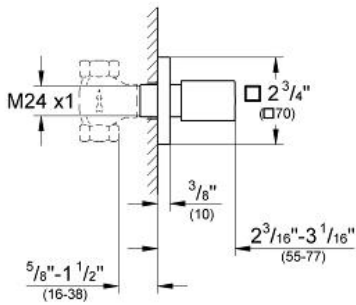

EUROCUBE
Volume Control Trim
MODEL # 19910

Pure Freude an Wasser

GROHE America, Inc | 200 North Gary Avenue, Suite G, Roselle, IL 60172
Phone: +1 (800) 444-7643 | Fax: +1 (800) 225-2778 | us-customerservice@grohe.com

Product Description:
Volume Control Trim

Standard Specification:

- Grip metal handle
- For use with Rough-In Valve 29 273 or 29 274

Applicable Codes & Standards:

- Energy Policy Act of 1992
- ASME A112.18.1/CSA B125.1