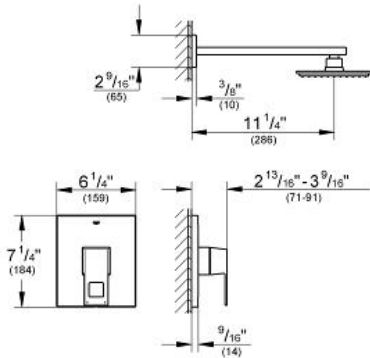

ADA

Product Description: Pressure Balance Valve Shower Combination

Standard Specification:

- For use with Rough-In Valve 35 015 000
- (19 899 000)
- Euphoria Cube shower head (27 705 000) 2.5 gpm
- Shower arm
- **GROHE StarLight®** finish
- Max Flow Rate 2.5 gpm at 80 psi (9.5 L/min) for Head Shower