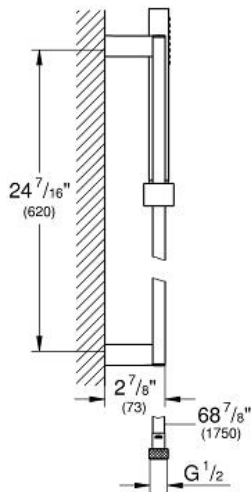

EUPHORIA CUBE+ STICK Shower Set

MODEL # 27891

Pure Freude an Wasser

GROHE

GROHE America, Inc | 200 North Gary Avenue, Suite G, Roselle, IL 60172
Phone: +1 (800) 444-7643 | Fax: +1 (800) 225-2778 | us-customerservice@grohe.com

Product Description: Shower Set

Standard Specification:

Consisting of:

- Hand shower, metal (27 888 000)
- 24" Shower rail (27 892 000)
- 69" metal shower hose (28 025 000)
- **GROHE EcoJoy**® 2.4 g flow limiter
- **GROHE CoolTouch**®
- **GROHE DreamSpray**® perfect spray pattern
- **GROHE StarLight**® finish
- **SpeedClean**® anti-lime system
- **Inner WaterGuide** for a longer life
- **Twistfree** to prevent hose from twisting
- Suitable for instantaneous heater
- Max Flow Rate 2.5 gpm at 80 psi (9.5 L/min)
- Min. recommended pressure 15 psi

Applicable Codes & Standards:

- Energy Policy Act of 1992
- ASME A112.18.1/CSA B125.1

Color:

- 27891 000 chrome