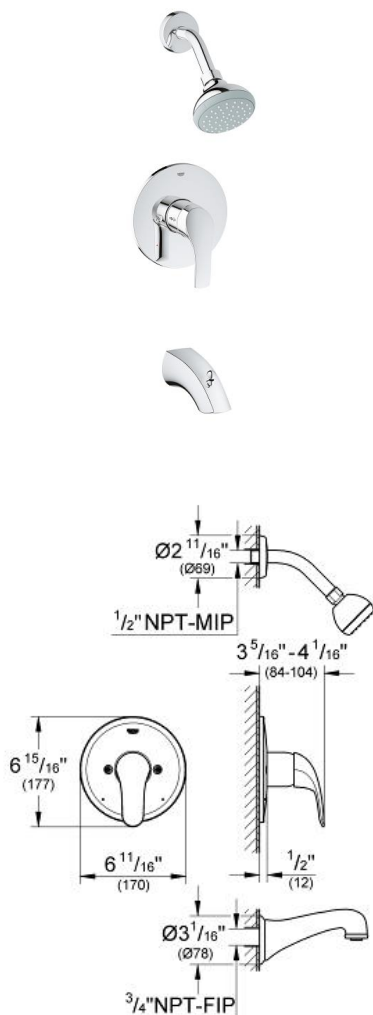

EUROSMART Pressure balance valve shower / bath combination

MODEL # 35012

Pure Freude an Wasser

GROHE

GROHE America, Inc | 200 North Gary Avenue, Suite G, Roselle, IL 60172
Phone: +1 (800) 444-7643 | Fax: +1 (800) 225-2778 | us-customerservice@grohe.com

Product Description:

Pressure balance valve shower / bath combination

Standard Specification:

Consisting of:

- For use with Grohsafe Rough-In Valve (35015) sold separately
- Without concealed body
- For use with Rough-In Valve 35 015 000
- Shower arm
- Bath spout with diverter (13 356)
- **GROHE StarLight®** finish

Color:

□ 35012 002 chrome