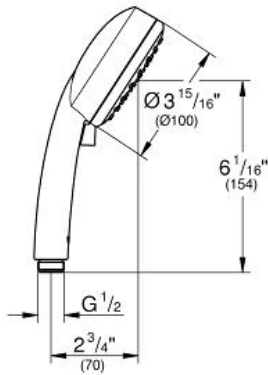

Product Description:
Hand shower 2 sprays

Standard Specification:

- GROHE EcoJoy®
- GROHE DreamSpray® perfect spray pattern
- GROHE StarLight® finish
- Inner WaterGuide for a longer life
- SpeedClean® anti-lime system
- Universal mounting system (fits all standard shower hoses)
- Suitable for instantaneous heater
- Min. recommended pressure: 15 psi
- Blister pack