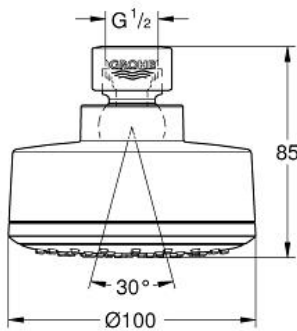

**Product Description:**  
Head shower 1 spray

**Standard Specification:**

- Rain spray pattern
- Rotating ball joint  $\pm 15^\circ$
- 1/2" Connection thread
- Flow restrictor (1.4 gpm)
- **GROHE EcoJoy**<sup>®</sup> technology for less water and perfect flow
- **GROHE DreamSpray**<sup>®</sup> perfect spray pattern
- **GROHE StarLight**<sup>®</sup> finish
- **SpeedClean**<sup>®</sup> anti-lime system
- **Inner WaterGuide** for a longer life
- Suitable for instantaneous heater
- Min. recommended pressure: 15 psi
- Max Flow Rate: 1.5 gpm (5.7 L/min)