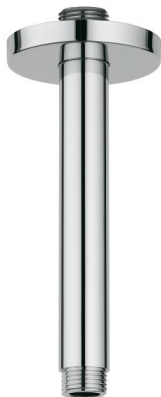

RAINSHOWER®
6" Ceiling Shower Arm
MODEL # 27217

Pure Freude an Wasser

GROHE America, Inc | 200 North Gary Avenue, Suite G, Roselle, IL 60172
Phone: +1 (800) 444-7643 | Fax: +1 (800) 225-2778 | us-customerservice@grohe.com

Product Description:
6" Ceiling Shower Arm

Standard Specification:

- Projection 6"
- 1/2" NPT Male Threads

Applicable Codes & Standards:

- Energy Policy Act of 1992
- ASME A112.18.1/CSA B125.1

Color:

- 27217 000 chrome
- 27217 EN0 brushed nickel