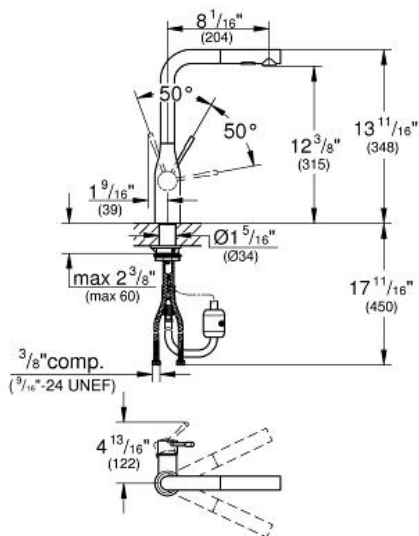

ESSENCE
Single-lever sink mixer 1/2"
MODEL # 30271

Pure Freude an Wasser

GROHE America, Inc | 200 North Gary Avenue, Suite G, Roselle, IL 60172
Phone: +1 (800) 444-7643 | Fax: +1 (800) 225-2778 | us-customerservice@grohe.com

Product Description:
Single-lever sink mixer 1/2"

Standard Specification:

- High spout
- Single hole installation
- **GROHE StarLight®** finish
- **GROHE SilkMove** 28 mm ceramic cartridge
- **Pull-out Dual Spray Control** - switches back and forth between regular flow and spray
- Automatic return to aerator
- Swivel Spout
- Swivel area 360°
- Integrated non-return valve
- Protected against backflow
- Stainless Steel Braided Flexible Supplies
- Quick installation system
- Min. recommended pressure: 15 psi

Color:

- 30271 000 chrome
- 30271 DC0 supersteel