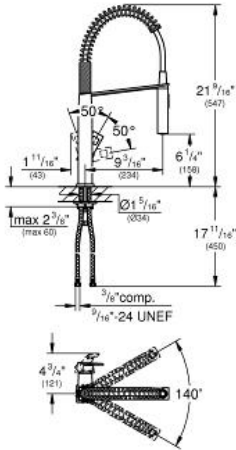

EUROCUBE Single-lever sink mixer 1/2"

MODEL # 31401

Pure Freude an Wasser

GROHE America, Inc | 200 North Gary Avenue, Suite G, Roselle, IL 60172
Phone: +1 (800) 444-7643 | Fax: +1 (800) 225-2778 | us-customerservice@grohe.com

Product Description: Single-lever sink mixer 1/2"

Standard Specification:

- Single hole installation
- **GROHE StarLight®** finish
- **GROHE SilkMove** 28 mm ceramic cartridge
- Locking Push Button Control - to switch from regular flow to spray
- Adjustable flow rate limiter
- Swivel spout
- Swivel area 140°
- 360° maneuverable spring arm
- **Protected against backflow**
- Stainless Steel Braided Flexible Supplies
- Under cupboard installation
- Quick installation system