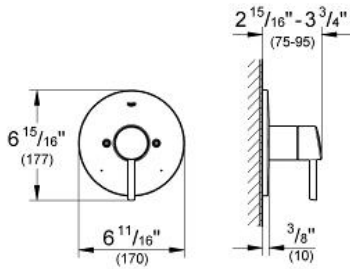

CONCETTO
Pressure Balance Valve Trimset
MODEL # 19457001

Pure Freude an Wasser

GROHE America, Inc | 200 North Gary Avenue, Suite G, Roselle, IL 60172
Phone: +1 (800) 444-7643 | Fax: +1 (800) 225-2778 | us-customerservice@grohe.com

ADA

Product Description:
Pressure Balance Valve Trimset

Standard Specification:

- For use with Grohsafe Rough-In Valve (35 015)
- Escutcheon with wall sealing

Applicable Codes & Standards:

- Energy Policy Act of 1992
- ASME A112.18.1/CSA B125.1
- ICC/ANSI A117.1