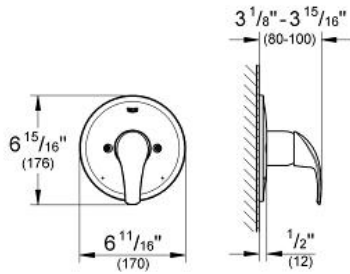

EUROSMART
Pressure Balance Valve Trim
MODEL # 19458001

Pure Freude
an Wasser

GROHE

ADA

Product Description:
EUROSMART
Pressure Balance Valve Trim

Standard Specification:

- Without concealed body
- Final installation set for:
 - Grohsafe 35 250 - 35 253
- Escutcheon with wall sealing