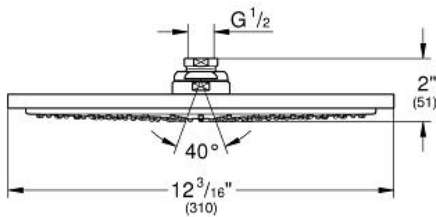

Product Description:
Head shower 1 spray

Standard Specification:

- Rain spray
- Ø 310 mm
- Metal
- 20° swivel ball joint (± 20°)
- 1/2" Connection thread
- GROHE EcoJoy®
- **GROHE DreamSpray®** perfect spray pattern
- **GROHE StarLight®** finish
- **SpeedClean®** anti-lime system
- Suitable for instantaneous heater
- Max Flow Rate 2.5 gpm at 80 psi (9.5 L/min)

Applicable Codes & Standards:

- Energy Policy Act of 1992
- ASME A112.18.1/CSA B125.1

Color:

- 27478 000 chrome