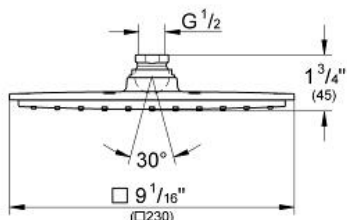

GROHE America, Inc | 200 North Gary Avenue, Suite G, Roselle, IL 60172
Phone: +1 (800) 444-7643 | Fax: +1 (800) 225-2778 | us-customerservice@grohe.com