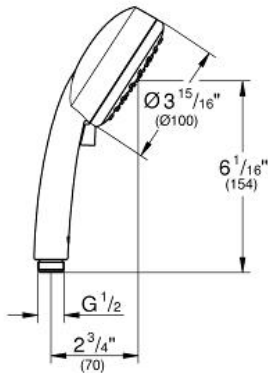

Product Description:
Hand shower 2 sprays

Standard Specification:

- GROHE EcoJoy® 1.5 gpm flow restrictor
- GROHE DreamSpray® perfect spray pattern
- GROHE StarLight® finish
- SpeedClean® anti-lime system
- Inner WaterGuide for a longer life
- Universal mounting system (fits all standard shower hoses)
- Suitable for instantaneous heater
- Min. recommended pressure 15 psi