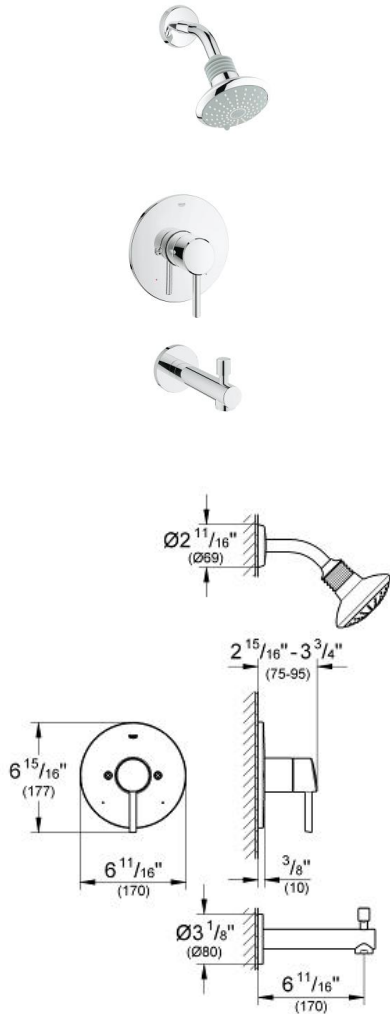

CONCETTO  
Pressure Balance Valve Bathtub/  
Shower Combo Faucet

MODEL # 35009001

Pure Freude  
an Wasser

GROHE

ADA

**Product Description:**

**CONCETTO**

**Pressure Balance Valve Bathtub/Shower Combo Faucet**

**Standard Specification:**

- Head shower (27 545 000)
- 5 5/8" (182 mm) Tubular shower arm (27 414)
- Bath spout with diverter (13 275 001)
- **GROHE StarLight** chrome finish
- For use with Grohsafe Rough-In Valve (35 015)
- Euphoria Shower Head (27 545), 2.5 gpm

**Applicable Codes & Standards:**

- Energy Policy Act of 1992
- ASME A112.18.1/CSA B125.1
- ICC/ANSI A117.1

**Color:**

- 35009001 StarLight Chrome