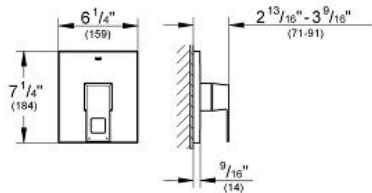

Pure Freude an Wasser

GROHE

ADA

Product Description: Pressure Balance Valve Bath Combination

Standard Specification:

- For use with Rough-In Valve 35 015 000
- (19 899 000)
- Euphoria Cube shower head (27 705 000) 2.5 gpm
- Shower arm
- Bath spout with diverter (13 307 000)
- **GROHE StarLight®** finish