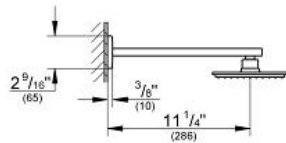

Pure Freude an Wasser

GROHE

ADA

Product Description: Pressure Balance Valve Bath Combination

Standard Specification:

- For use with Rough-In Valve 35 015 000
- (19 899 000)
- Euphoria Cube shower head (27 705 000) 2.5 gpm
- Shower arm
- Bath spout with diverter (13 307 000)
- **GROHE StarLight®** finish