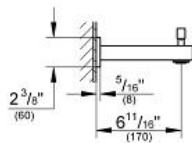

Pure Freude an Wasser

GROHE

ADA

Product Description: Pressure Balance Valve Bath Combination

Standard Specification:

- For use with Rough-In Valve 35 015 000
- (19 899 000)
- Euphoria Cube shower head (27 705 000) 2.5 gpm
- Shower arm
- Bath spout with diverter (13 307 000)
- **GROHE StarLight®** finish