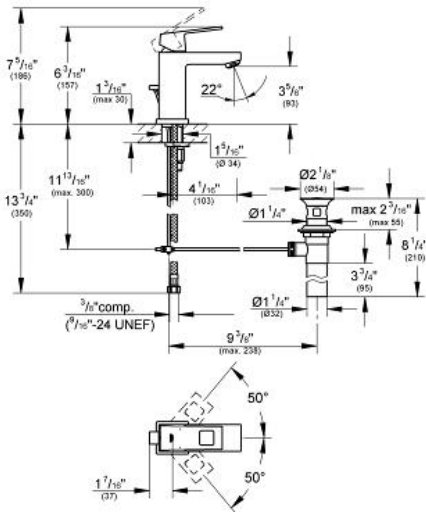

EUROCUBE Lavatory Centerset S-Size

MODEL # 23129

Pure Freude an Wasser

GROHE America, Inc | 200 North Gary Avenue, Suite G, Roselle, IL 60172
Phone: +1 (800) 444-7643 | Fax: +1 (800) 225-2778 | us-customerservice@grohe.com

Product Description: Lavatory Centerset S-Size

Standard Specification:

- Single hole installation
- Metal lever
- GROHE SilkMove 28 mm ceramic cartridge
- Temperature limiter
- GROHE StarLight® finish
- GROHE EcoJoy® technology for less water and perfect flow
- GROHE QuickFix® installation system
- Flow control
- 1 1/4" pop-up waste set
- Stainless Steel Braided Flexible Supplies
- Max Flow Rate: 1.5 gpm (5.7 L/min)