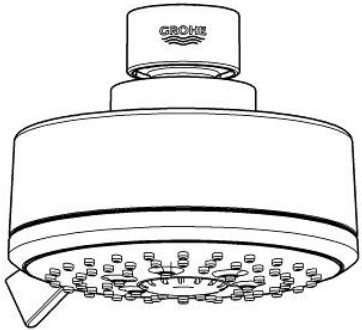

NEW TEMPESTA
COSMOPOLITAN 100
Head shower 4 sprays
MODEL # 26043

Pure Freude an Wasser

GROHE

GROHE America, Inc | 200 North Gary Avenue, Suite G, Roselle, IL 60172
Phone: +1 (800) 444-7643 | Fax: +1 (800) 225-2778 | us-customerservice@grohe.com

Product Description:
Head shower 4 sprays

Standard Specification:

- GROHE Rain O², Rain
- Massage, Jet
- Rotating ball joint $\pm 15^\circ$
- GROHE EcoJoy[®]
- GROHE DreamSpray[®] perfect spray pattern
- GROHE StarLight[®] finish
- SpeedClean[®] anti-lime system
- Inner WaterGuide for a longer life
- Max Flow Rate: 2.0 gpm (7.6 l/min)
- Min. recommended pressure: 15 psi

Applicable Codes & Standards:

- Energy Policy Act of 1992
- ASME A112.18.1/CSA B125.1
- US Federal and State material regulations
- EPA WaterSense[®]

Color:

- 26043 000 chrome
- 26043 EN0 brushed nickel