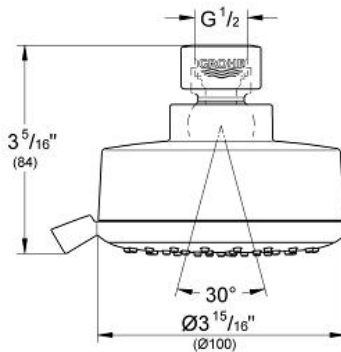

Product Description:
Head shower 4 sprays

Standard Specification:

- GROHE Rain O², Rain
- Massage, Jet
- Rotating ball joint $\pm 15^\circ$
- GROHE EcoJoy[®]
- GROHE DreamSpray[®] perfect spray pattern
- GROHE StarLight[®] finish
- SpeedClean[®] anti-lime system
- Inner WaterGuide for a longer life
- Max Flow Rate: 2.0 gpm (7.6 l/min)
- Min. recommended pressure: 15 psi