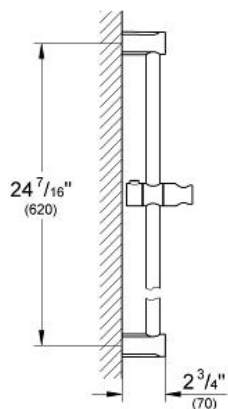

NEW TEMPESTA
COSMOPOLITAN
24" Shower Bar

MODEL # 27521

Pure Freude an Wasser

GROHE

GROHE America, Inc | 200 North Gary Avenue, Suite G, Roselle, IL 60172
Phone: +1 (800) 444-7643 | Fax: +1 (800) 225-2778 | us-customerservice@grohe.com

Product Description:

24" Shower Bar

Standard Specification:

- With wall brackets, glider and swivel holder
- **GROHE StarLight®** finish

Applicable Codes & Standards:

- Energy Policy Act of 1992
- ASME A112.18.1/CSA B125.1

Color:

- 27521 000 chrome
- 27521 EN0 brushed nickel