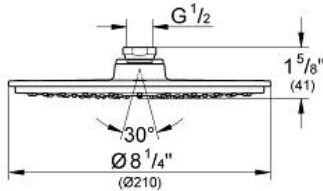

Product Description:
Head shower 1 spray

Standard Specification:

- Spray pattern: Rain starting at **7 psi** flow pressure
- 120 spray nozzles
- With ball joint
- Rotation angle $\pm 15^\circ$
- 1/2" Connection thread
- **GROHE EcoJoy®**
- **GROHE DreamSpray®** perfect flow
- **GROHE StarLight®** finish
- **SpeedClean®** anti-lime system

Applicable Codes & Standards:

- Energy Policy Act of 1992
- ASME A112.18.1/CSA B125.1
- EPA WaterSense®
- CalGreen

Color:

- 27814 000 chrome
- 27814 BE0 sterling / brilliant nickel
- 27814 EN0 brushed nickel