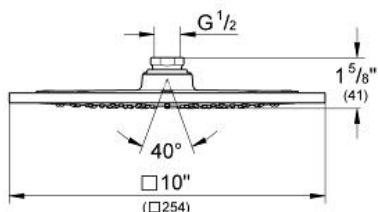

GROHE America, Inc | 200 North Gary Avenue, Suite G, Roselle, IL 60172
Phone: +1 (800) 444-7643 | Fax: +1 (800) 225-2778 | us-customerservice@grohe.com