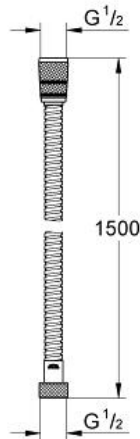

# Metal Shower Hose

MODEL # 28417

Pure Freude an Wasser

GROHE America, Inc | 200 North Gary Avenue, Suite G, Roselle, IL 60172  
Phone: +1 (800) 444-7643 | Fax: +1 (800) 225-2778 | us-customerservice@grohe.com

## Product Description: Metal Shower Hose

### Standard Specification:

- 59"
- 1/2" x 1/2"
- Longlife
- Strengthened model
- **Tensile strength: 750 N**  
Pressure resistance: up to 16 bar
- Rotation cone for Twist-free function
- Silicone strip prevents hand shower from turning while in body pray position
- **GROHE StarLight®** finish

### Color:

- 28417 000 chrome
- 28417 BE0 sterling / brilliant nickel
- 28417 EN0 brushed nickel
- 28417 ZB0 oil rubbed bronze