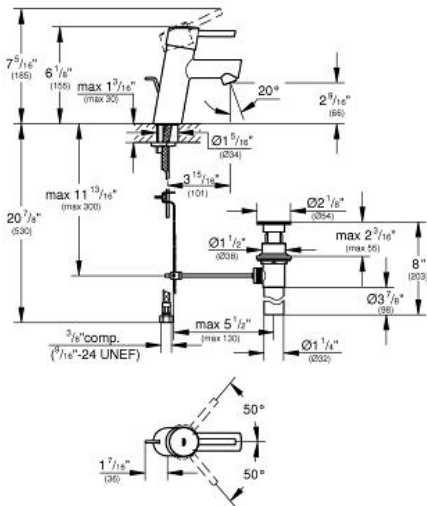

CONCETTO Lavatory Centerset S-Size

MODEL # 34270

Pure Freude an Wasser

GROHE America, Inc | 200 North Gary Avenue, Suite G, Roselle, IL 60172
Phone: +1 (800) 444-7643 | Fax: +1 (800) 225-2778 | us-customerservice@grohe.com

Product Description: Lavatory Centerset S-Size

Standard Specification:

- GROHE EcoJoy® technology for less water and perfect flow
- Single hole installation
- Metal lever
- GROHE SilkMove 28 mm ceramic cartridge
- GROHE StarLight® finish
- Flow control
- 1 1/4" pop-up waste set
- Stainless Steel Braided Flexible Supplies
- GROHE QuickFix® installation system with centering support
- Temperature limiter
- Max Flow Rate: 1.5 gpm (5.7 L/min)